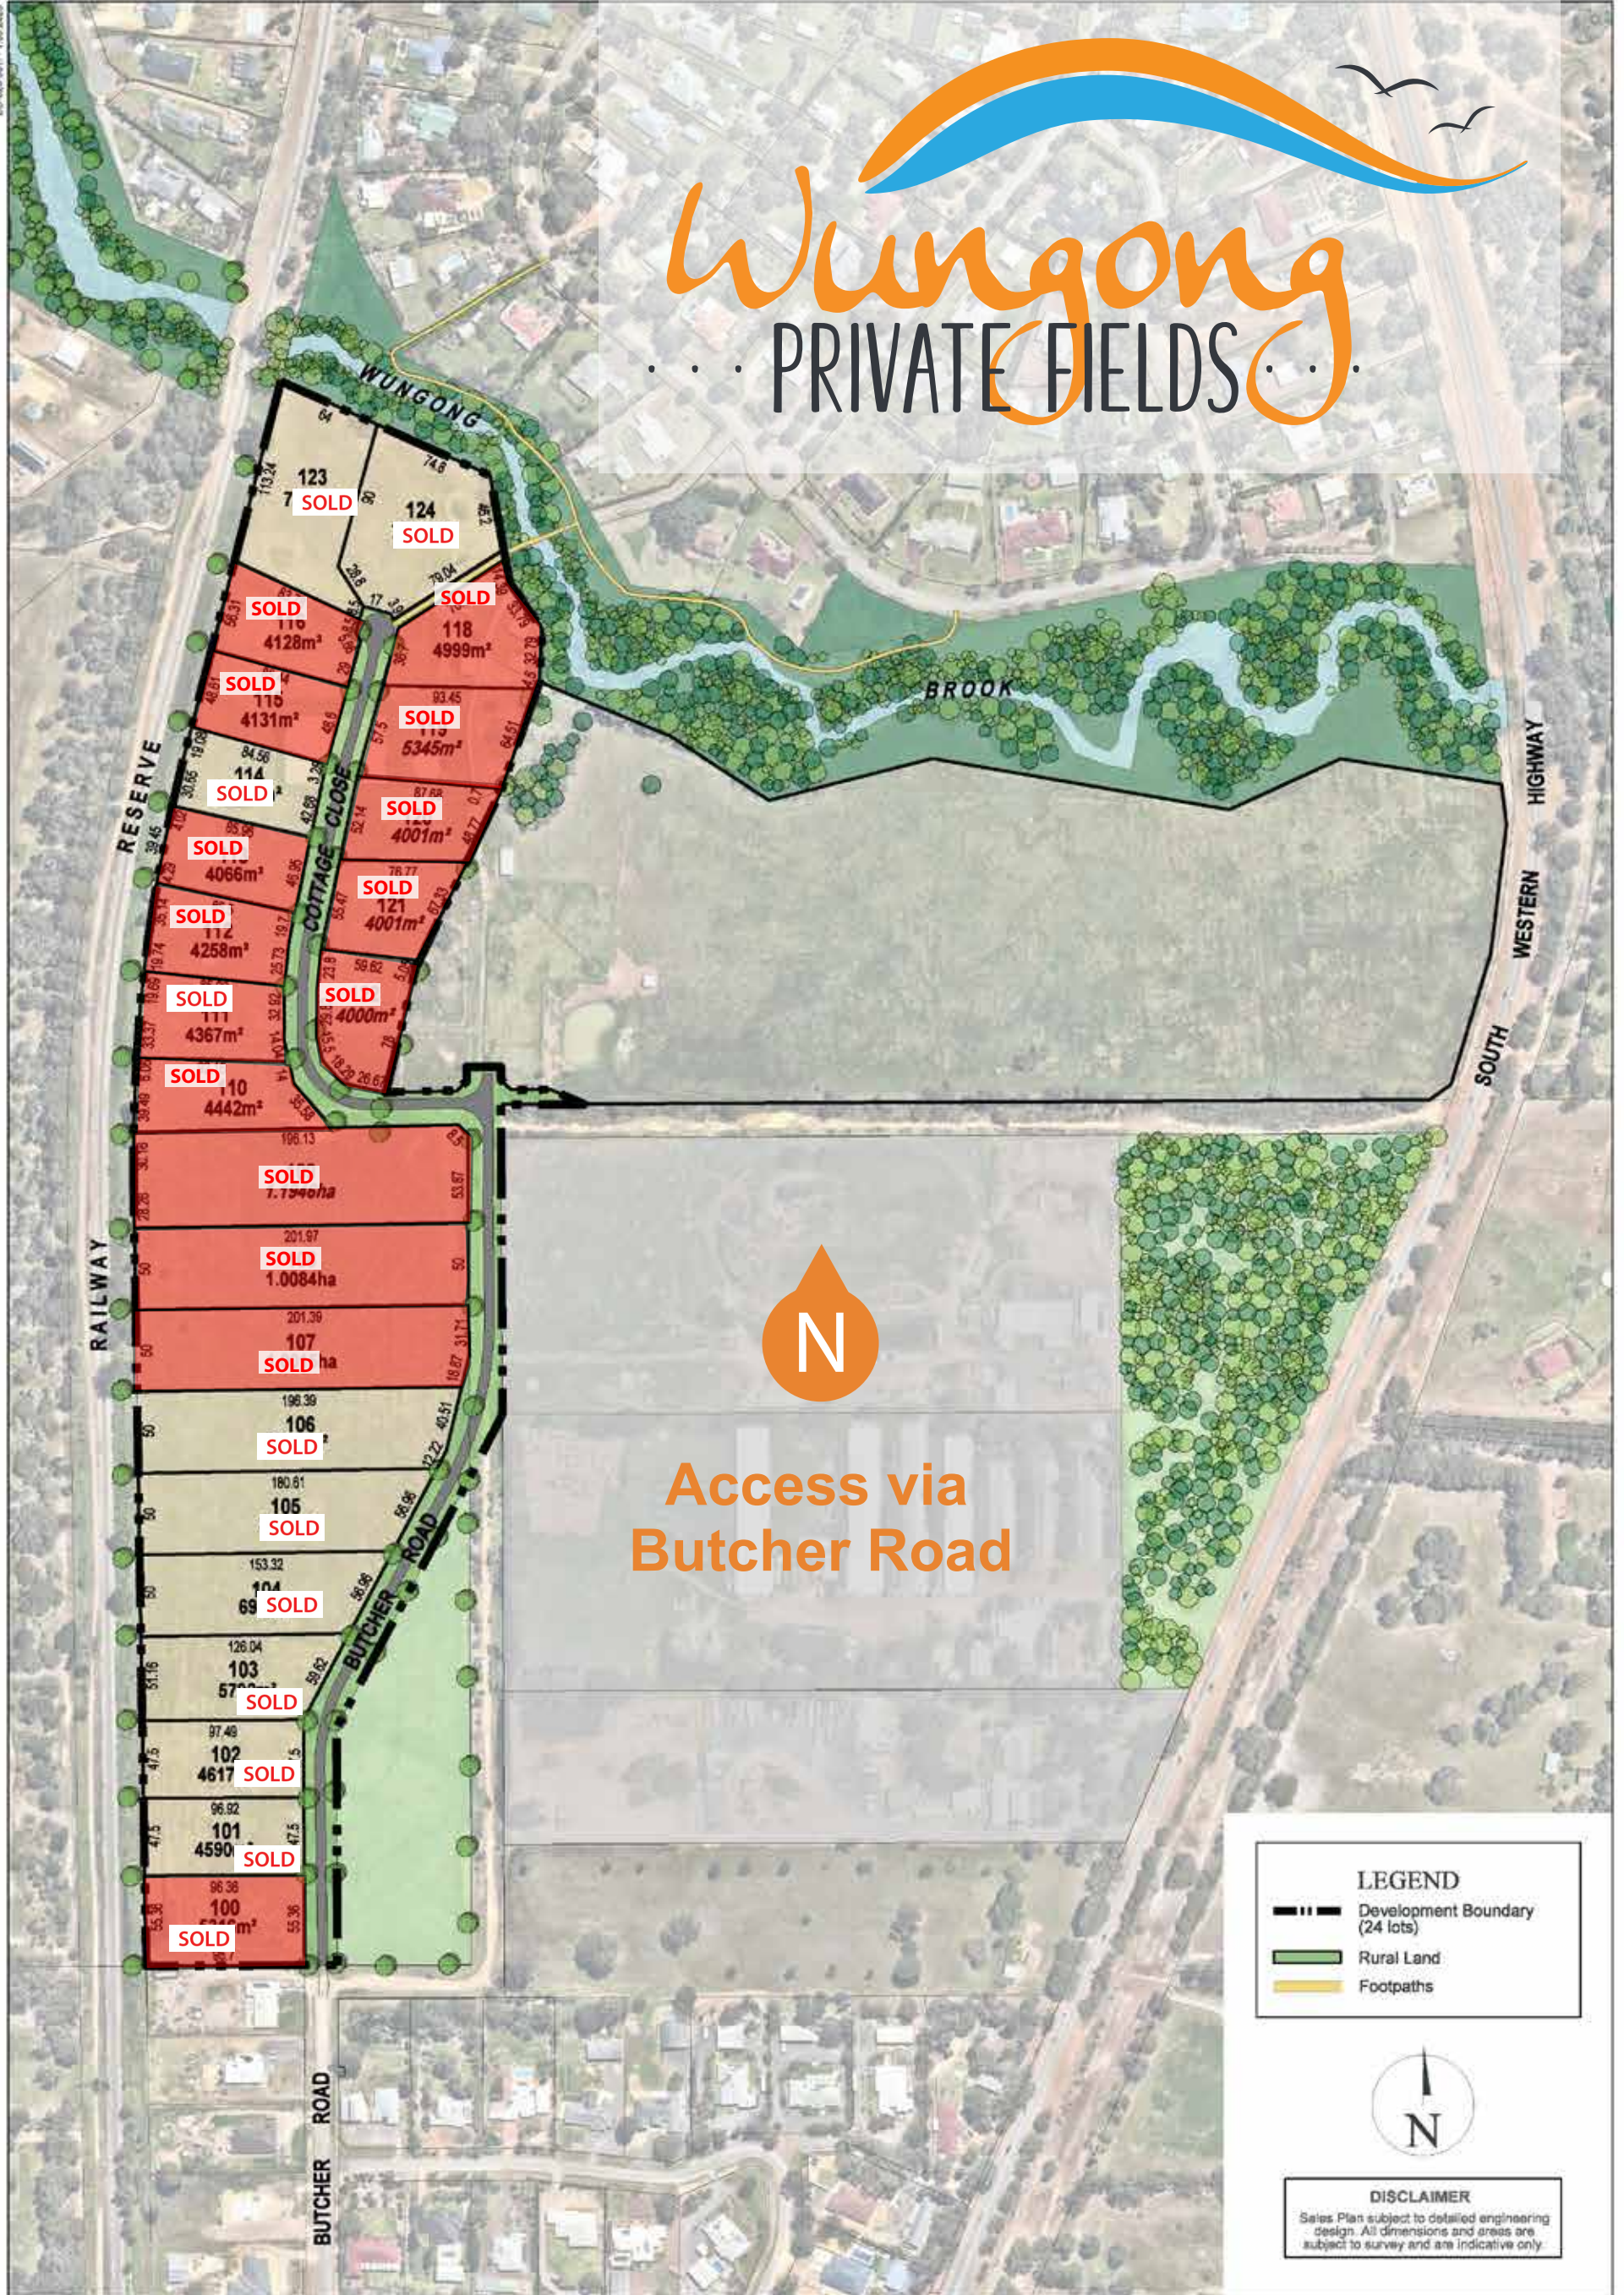

ESTATE PLAN

CALL ALMANDO 0413 746 440

OR REGISTER YOUR INTEREST AT WUNGONGPRIVATEFIELDS.COM.AU